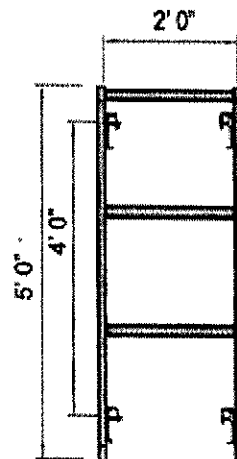

Frame No.	Description	Spac. Center	Weight
TF6H - 3W	6'4"Hx3'W	4'0"	40 lbs
TF6H - 42W	6'4"Hx42"W	4'0"	43 lbs
TF6H - 5W	6'4"Hx5'W	4'0"	46 lbs
TF7H - 6W	Sidewalk Canopy Frame	4'0", 2'0"	60 lbs
TFS	Shoring Walkthru Frame	4'0"	81 lbs

VARIOUS LOCKS

Various locking pins are available for customer's preference.

DROP LOCK

SLIDE LOCK

SPEED LOCK

NARROW FRAMES

Item No.	Description	Stud Center	Weight
NF32	NARROW FRAME 3'x2'	2'0"	20 lbs
NF33	NARROW FRAME 3'x3'	2'0"	24 lbs
NF52	NARROW FRAME 5'x2'	4'0"	26 lbs
NF642	NARROW FRAME 6'4"x2'	4'0"	36 lbs

NF32

NF33

NF52

NF642

Scaffolding Today Inc

Complete Scaffolding and Accessories

Item No	Description	Weight
WFR567A	Walkthru Frame 5'x6'7"	56.5
WFR567B	Walkthru Frame 5'x6'7"	49
WFR567C	Walkthru Frame 5'x6'7"	51.6
WFR367	Walkthru Frame 3'x6'7"	40
WFR351	Walkthru Frame 3'x5'1"	35
MFR567	Mason Frame 5'x6'7"	48.2
MFR551	Mason Frame 5'x5'1"	42
MFR541	Mason Frame 5'x4'1"	35.5

SPEED LOCK

Item No	Description	Weight
MFR531	Mason Frame 5'x3'1"	21.1
MFR521	Mason Frame 5'x2'1"	25.4
MFR511	Mason Frame 5'x1'1"	18.7
LFR367	Ladder Frame 3'x6'7"	39.5
LFR351	Ladder Frame 3'x5'1"	32.2
LFR331	Ladder Frame 3'x3'1"	24