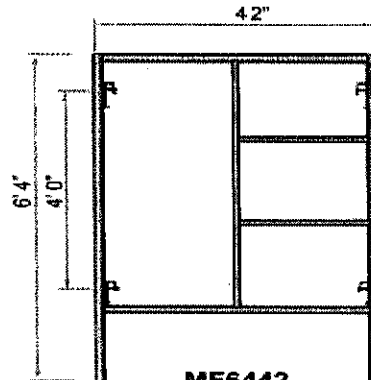

Scaffolding Today Inc

Complete Scaffolding and Accessories

VARIOUS LOCKS

Various locking pins are available for customer's preference.

DROP LOCK

MASON FRAMES

Item No.	Description	Stud Center	Weight
MF25	Mason Frame 2'x5"	1'0"	26 lbs
MF35	Mason Frame 3'x5"	2'0"	29 lbs
MF45	Mason Frame 4'x5"	3'0"	36 lbs
MF55	Mason Frame 5'x5"	4'0"	39 lbs
MF542	Mason Frame 5'x42"	4'0"	38 lbs
MF645	Mason Frame 6'4"x5"	4'0"	45 lbs
MF6442	Mason Frame 6'4"x42"	4'0"	44 lbs

MF6442