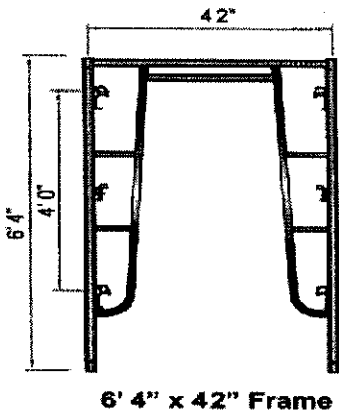

Frame No.	Description	Spac. Center	Weight
TF6H - 3W	6'4"Hx3'W	4'0"	40 lbs
TF6H - 42W	6'4"Hx42"W	4'0"	43 lbs
TF6H - 5W	6'4"Hx5'W	4'0"	46 lbs
TF7H - 6W	Sidewalk Canopy Frame	4'0", 2'0"	60 lbs
TFS	Shoring Walkthru Frame	4'0"	81 lbs

Item No.	Description	Stud Center	Weight
MF25	Mason Frame 2'x5"	1'0"	26 lbs
MF35	Mason Frame 3'x5"	2'0"	29 lbs
MF45	Mason Frame 4'x5"	3'0"	36 lbs
MF55	Mason Frame 5'x5"	4'0"	39 lbs
MF542	Mason Frame 5'x42"	4'0"	38 lbs
MF645	Mason Frame 6'4"x5"	4'0"	45 lbs
MF6442	Mason Frame 6'4"x42"	4'0"	44 lbs

SPEED LOCK

Item No	Description	Weight
MFR531	Mason Frame 5'x3'1"	21.1
MFR521	Mason Frame 5'x2'1"	25.4
MFR511	Mason Frame 5'x1'1"	18.7
LFR367	Ladder Frame 3'x6'7"	39.5
LFR351	Ladder Frame 3'x5'1"	32.2
LFR331	Ladder Frame 3'x3'1"	24