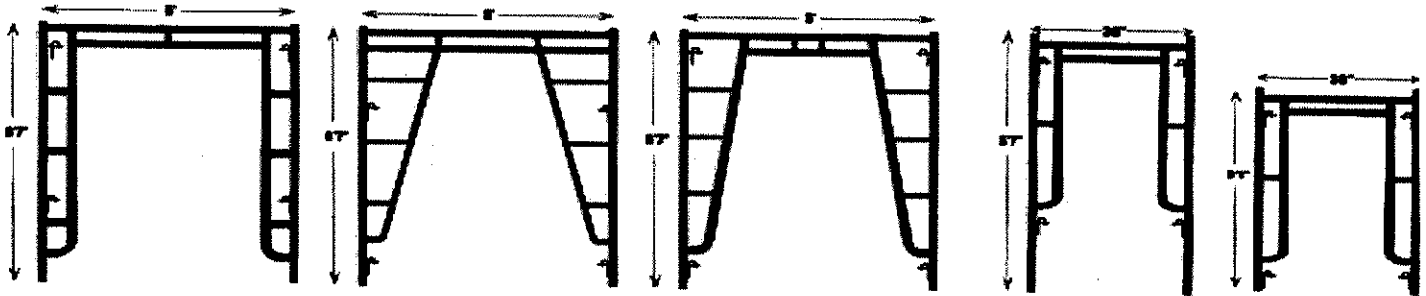

NF33

NF642

Scaffolding Today Inc

Complete Scaffolding and Accessories

Item No	Description	Weight
WFR567A	Walkthru Frame 5'x6'7"	56.5
WFR567B	Walkthru Frame 5'x6'7"	49
WFR567C	Walkthru Frame 5'x6'7"	51.6
WFR367	Walkthru Frame 3'x6'7"	40
WFR351	Walkthru Frame 3'x5'1"	35
MFR567	Mason Frame 5'x6'7"	48.2
MFR551	Mason Frame 5'x5'1"	42
MFR541	Mason Frame 5'x4'1"	35.5

Item No	Description	Weight
MFR531	Mason Frame 5'x3'1"	21.1
MFR521	Mason Frame 5'x2'1"	25.4
MFR511	Mason Frame 5'x1'1"	18.7
LFR367	Ladder Frame 3'x6'7"	39.5
LFR351	Ladder Frame 3'x5'1"	32.2
LFR331	Ladder Frame 3'x3'1"	24

WALK-THRU FRAMES