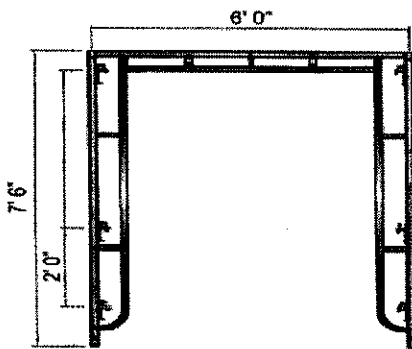

Frame No.	Description	Spac. Center	Weight
TF6H - 3W	6'4"Hx3'W	4'0"	40 lbs
TF6H - 42W	6'4"Hx42"W	4'0"	43 lbs
TF6H - 5W	6'4"Hx5'W	4'0"	46 lbs
TF7H - 6W	Sidewalk Canopy Frame	4'0", 2'0"	60 lbs
TFS	Shoring Walkthru Frame	4'0"	81 lbs