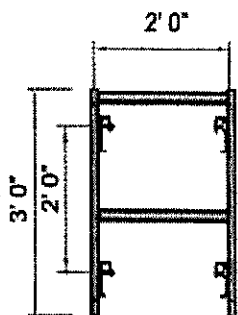

VARIOUS LOCKS

Various locking pins are available for customer's preference.

DROP LOCK

SLIDE LOCK

SPEED LOCK

NARROW FRAMES

Item No.	Description	Stud Center	Weight
NF32	NARROW FRAME 3'x2'	2'0"	20 lbs
NF33	NARROW FRAME 3'x3'	2'0"	24 lbs
NF52	NARROW FRAME 5'x2'	4'0"	26 lbs
NF642	NARROW FRAME 6'4"x2'	4'0"	36 lbs

NF32

NF33

NF52

NF642

Scaffolding Today Inc

Complete Scaffolding and Accessories

Item No	Description	Weight
WFR567A	Walkthru Frame 5'x6'7"	56.5
WFR567B	Walkthru Frame 5'x6'7"	49
WFR567C	Walkthru Frame 5'x6'7"	51.6
WFR367	Walkthru Frame 3'x6'7"	40
WFR351	Walkthru Frame 3'x5'1"	35
MFR567	Mason Frame 5'x6'7"	48.2
MFR551	Mason Frame 5'x5'1"	42
MFR541	Mason Frame 5'x4'1"	35.5