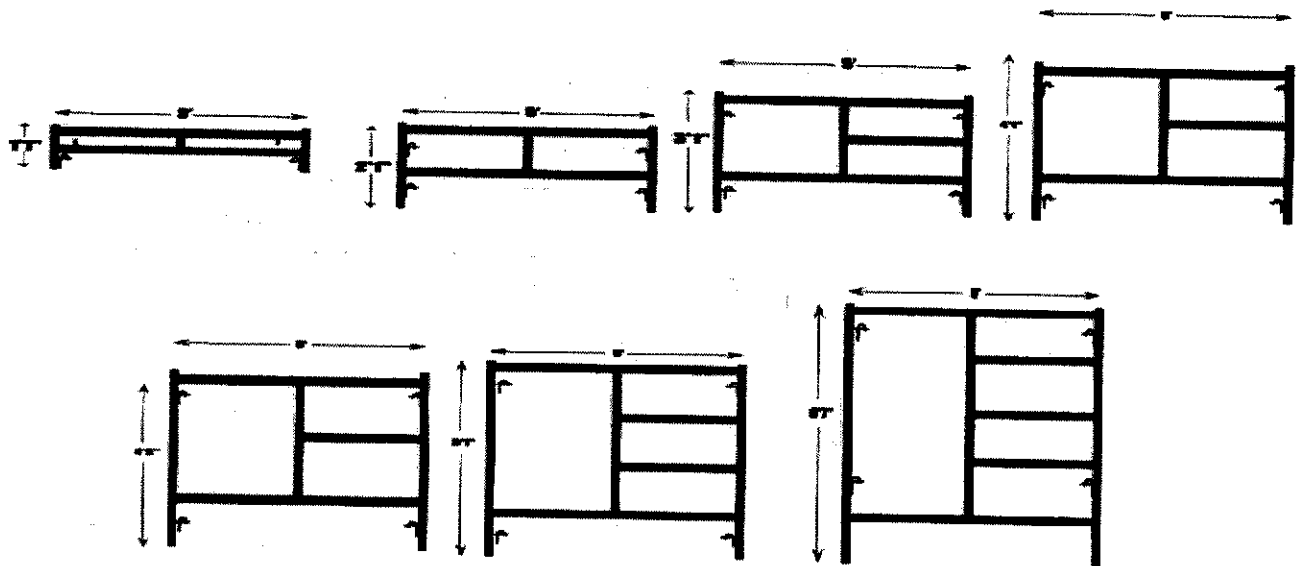

MASON FRAMES