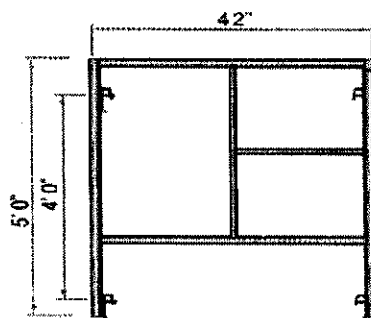

Scaffolding Today Inc

Complete Scaffolding and Accessories

VARIOUS LOCKS

Various locking pins are available for customer's preference.

DROP LOCK

MASON FRAMES

Item No.	Description	Stud Center	Weight
MF25	Mason Frame 2'x5"	1'0"	26 lbs
MF35	Mason Frame 3'x5"	2'0"	29 lbs
MF45	Mason Frame 4'x5"	3'0"	36 lbs
MF55	Mason Frame 5'x5"	4'0"	39 lbs
MF542	Mason Frame 5'x42"	4'0"	38 lbs
MF645	Mason Frame 6'4"x5"	4'0"	45 lbs
MF6442	Mason Frame 6'4"x42"	4'0"	44 lbs

MF542