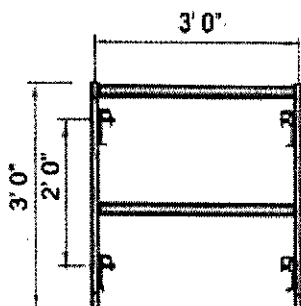

VARIOUS LOCKS

Various locking pins are available for customer's preference.

DROP LOCK

SLIDE LOCK

SPEED LOCK

NARROW FRAMES

Item No.	Description	Stud Center	Weight
NF32	NARROW FRAME 3'x2'	2'0"	20 lbs
NF33	NARROW FRAME 3'x3'	2'0"	24 lbs
NF52	NARROW FRAME 5'x2'	4'0"	26 lbs
NF642	NARROW FRAME 6'4"x2'	4'0"	36 lbs

NF32

NF33

NF52

NF642

Scaffolding Today Inc

Complete Scaffolding and Accessories

Item No	Description	Weight
WFR567A	Walkthru Frame 5'x6'7"	56.5
WFR567B	Walkthru Frame 5'x6'7"	49
WFR567C	Walkthru Frame 5'x6'7"	51.6
WFR367	Walkthru Frame 3'x6'7"	40
WFR351	Walkthru Frame 3'x5'1"	35
MFR567	Mason Frame 5'x6'7"	48.2
MFR551	Mason Frame 5'x5'1"	42
MFR541	Mason Frame 5'x4'1"	35.5