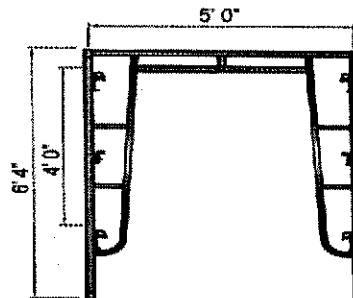

Frame No.	Description	Spac. Center	Weight
TF6H - 3W	6'4"Hx3'W	4'0"	40 lbs
TF6H - 42W	6'4"Hx42"W	4'0"	43 lbs
TF6H - 5W	6'4"Hx5'W	4'0"	46 lbs
TF7H - 6W	Sidewalk Canopy Frame	4'0", 2'0"	60 lbs
TFS	Shoring Walkthru Frame	4'0"	81 lbs

SPEED LOCK

Item No	Description	Weight
MFR531	Mason Frame 5'x3'1"	21.1
MFR521	Mason Frame 5'x2'1"	25.4
MFR511	Mason Frame 5'x1'1"	18.7
LFR367	Ladder Frame 3'x6'7"	39.5
LFR351	Ladder Frame 3'x5'1"	32.2
LFR331	Ladder Frame 3'x3'1"	24