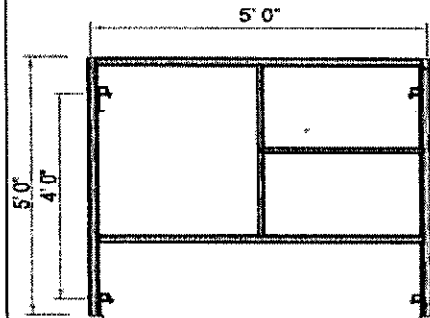

Scaffolding Today Inc

Complete Scaffolding and Accessories

VARIOUS LOCKS

Various locking pins are available for customer's preference.

DROP LOCK

MASON FRAMES

Item No.	Description	Stud Center	Weight
MF25	Mason Frame 2'x5"	1'0"	26 lbs
MF35	Mason Frame 3'x5"	2'0"	29 lbs
MF45	Mason Frame 4'x5"	3'0"	36 lbs
MF55	Mason Frame 5'x5"	4'0"	39 lbs
MF542	Mason Frame 5'x42"	4'0"	38 lbs
MF645	Mason Frame 6'4"x5"	4'0"	45 lbs
MF6442	Mason Frame 6'4"x42"	4'0"	44 lbs

MF55