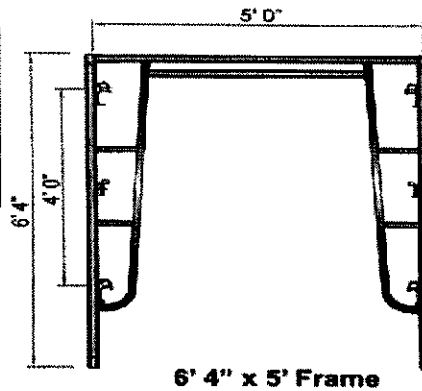

Frame No.	Description	Spac. Center	Weight
TF6H - 3W	6'4"Hx3'W	4'0"	40 lbs
TF6H - 42W	6'4"Hx42"W	4'0"	43 lbs
TF6H - 5W	6'4"Hx5'W	4'0"	46 lbs
TF7H - 6W	Sidewalk Canopy Frame	4'0", 2'0"	60 lbs
TFS	Shoring Walkthru Frame	4'0"	81 lbs

SPEED LOCK

Item No	Description	Weight
MFR531	Mason Frame 5'x3'1"	21.1
MFR521	Mason Frame 5'x2'1"	25.4
MFR511	Mason Frame 5'x1'1"	18.7
LFR367	Ladder Frame 3'x6'7"	39.5
LFR351	Ladder Frame 3'x5'1"	32.2
LFR331	Ladder Frame 3'x3'1"	24