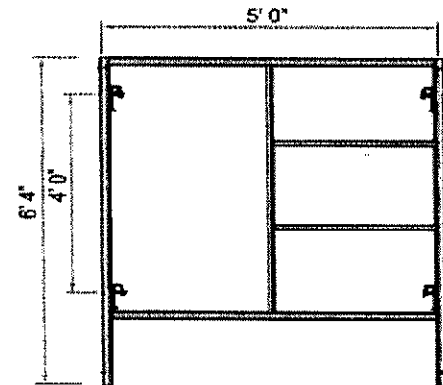

Scaffolding Today Inc

Complete Scaffolding and Accessories

VARIOUS LOCKS

Various locking pins are available for customer's preference.

DROP LOCK

MASON FRAMES

Item No.	Description	Stud Center	Weight
MF25	Mason Frame 2'x5"	1'0"	26 lbs
MF35	Mason Frame 3'x5"	2'0"	29 lbs
MF45	Mason Frame 4'x5"	3'0"	36 lbs
MF55	Mason Frame 5'x5"	4'0"	39 lbs
MF542	Mason Frame 5'x42"	4'0"	38 lbs
MF645	Mason Frame 6'4"x5"	4'0"	45 lbs
MF6442	Mason Frame 6'4"x42"	4'0"	44 lbs

MF645