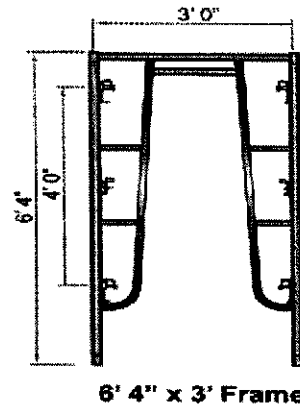

Frame No.	Description	Spac. Center	Weight
TF6H - 3W	6'4"Hx3'W	4'0"	40 lbs
TF6H - 42W	6'4"Hx42"W	4'0"	43 lbs
TF6H - 5W	6'4"Hx5'W	4'0"	46 lbs
TF7H - 6W	Sidewalk Canopy Frame	4'0", 2'0"	60 lbs
TFS	Shoring Walkthru Frame	4'0"	81 lbs

SPEED LOCK

Item No	Description	Weight
MFR531	Mason Frame 5'x3'1"	21.1
MFR521	Mason Frame 5'x2'1"	25.4
MFR511	Mason Frame 5'x1'1"	18.7
LFR367	Ladder Frame 3'x6'7"	39.5
LFR351	Ladder Frame 3'x5'1"	32.2
LFR331	Ladder Frame 3'x3'1"	24