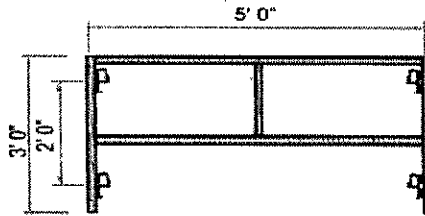

Scaffolding Today Inc

Complete Scaffolding and Accessories

VARIOUS LOCKS

Various locking pins are available for customer's preference.

DROP LOCK

MASON FRAMES

Item No.	Description	Stud Center	Weight
MF25	Mason Frame 2'x5"	1'0"	26 lbs
MF35	Mason Frame 3'x5"	2'0"	29 lbs
MF45	Mason Frame 4'x5"	3'0"	36 lbs
MF55	Mason Frame 5'x5"	4'0"	39 lbs
MF542	Mason Frame 5'x42"	4'0"	38 lbs
MF645	Mason Frame 6'4"x5"	4'0"	45 lbs
MF6442	Mason Frame 6'4"x42"	4'0"	44 lbs

MF 35