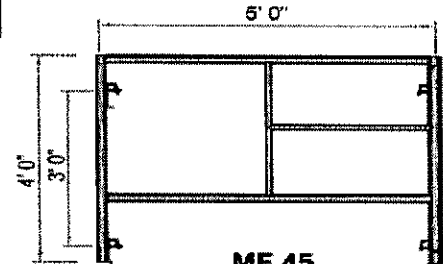

Scaffolding Today Inc

Complete Scaffolding and Accessories

VARIOUS LOCKS

Various locking pins are available for customer's preference.

DROP LOCK

MASON FRAMES

Item No.	Description	Stud Center	Weight
MF25	Mason Frame 2'x5"	1'0"	26 lbs
MF35	Mason Frame 3'x5"	2'0"	29 lbs
MF45	Mason Frame 4'x5"	3'0"	36 lbs
MF55	Mason Frame 5'x5"	4'0"	39 lbs
MF542	Mason Frame 5'x42"	4'0"	38 lbs
MF645	Mason Frame 6'4"x5"	4'0"	45 lbs
MF6442	Mason Frame 6'4"x42"	4'0"	44 lbs

MF 45